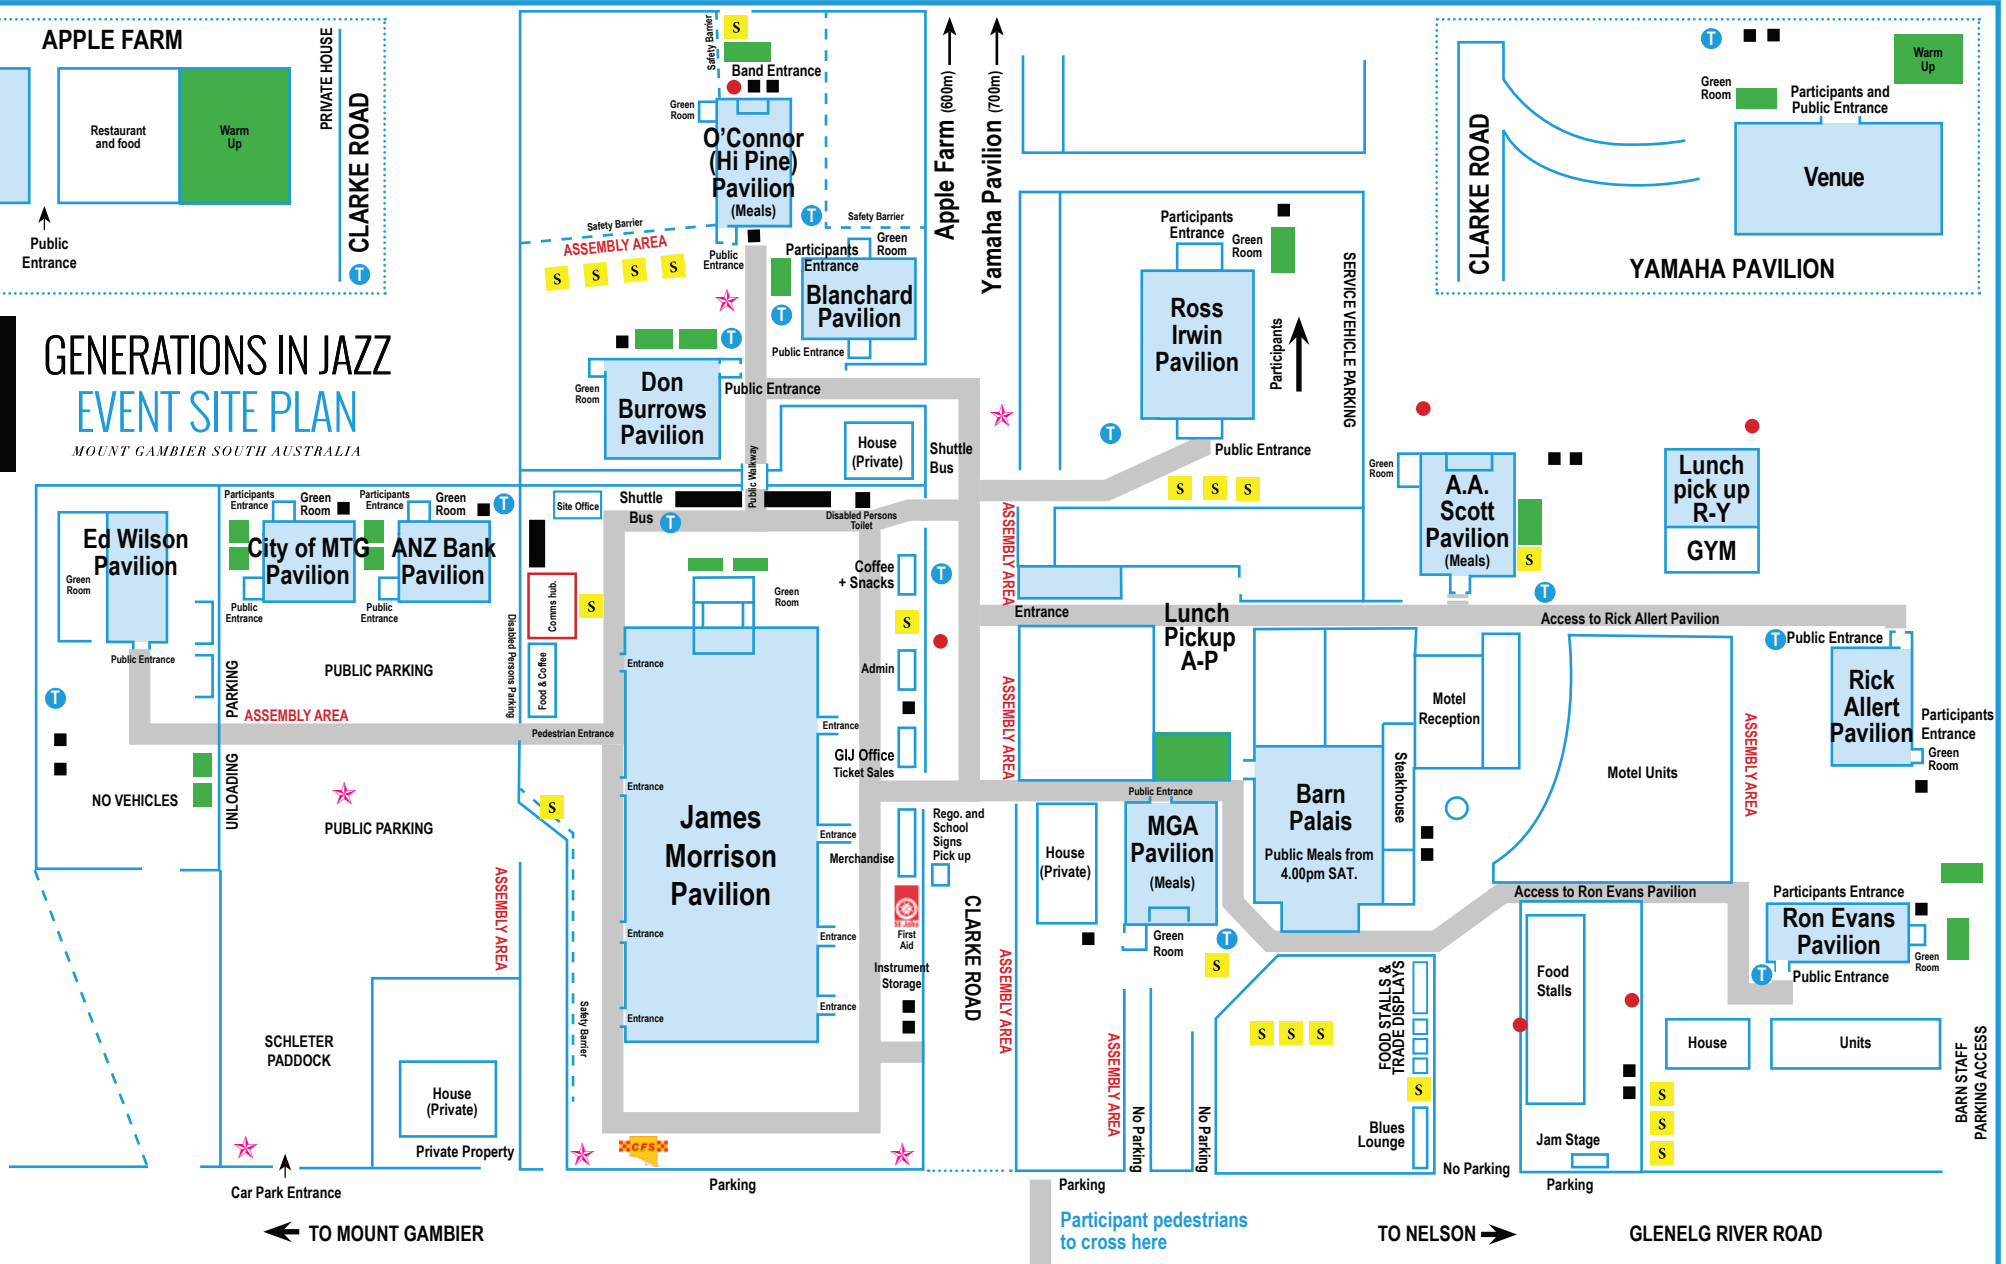

GENERATIONS IN JAZZ EVENT SITE PLAN

MOUNT GAMBIER SOUTH AUSTRALIA

Pavilion Divisions and Sunday Workshops (WS)

James Morrison:
Division 1 SBA
Division 1 Vocal Large
WS: Jazz Vocal Master Class

MGA Insurance Brokers:
Division 2.1 SBA

A.A. Scott:
Division 5 SBA

Don Burrows:
Division 4+ SBA
WS: All Things Big Band

Ed Wilson:
Division 3.1 SBA
Superband Rehearsal

O'Connor/Hi Pine:
Division 4.1 SBA

Blanchard:
Division 4.2 SBA
WS: VE Music Directors Q+A

LARGE BUS PARKING (CHILDS ROAD)

City of Mount Gambier:
Division 3.2 SBA
WS: Hammond Organ + Beyond

Yamaha:
Small Jazz Combo 2

Apple Farm:
Small Jazz Combo 1

CHILDS ROAD

SMALL BUS PARKING (CLARKE ROAD)

- ★ Light Towers
- ★ Warm Up Areas
- ★ Pedestrian Crossing/Walkway/Venue Links
- ★ Toilets
- ★ Transport Vehicle Pick Up
- ★ Skip Bins
- ★ Generators

MAP NOT TO SCALE

VISITORS: Please allow sufficient time to access pavilions as some walking will be necessary