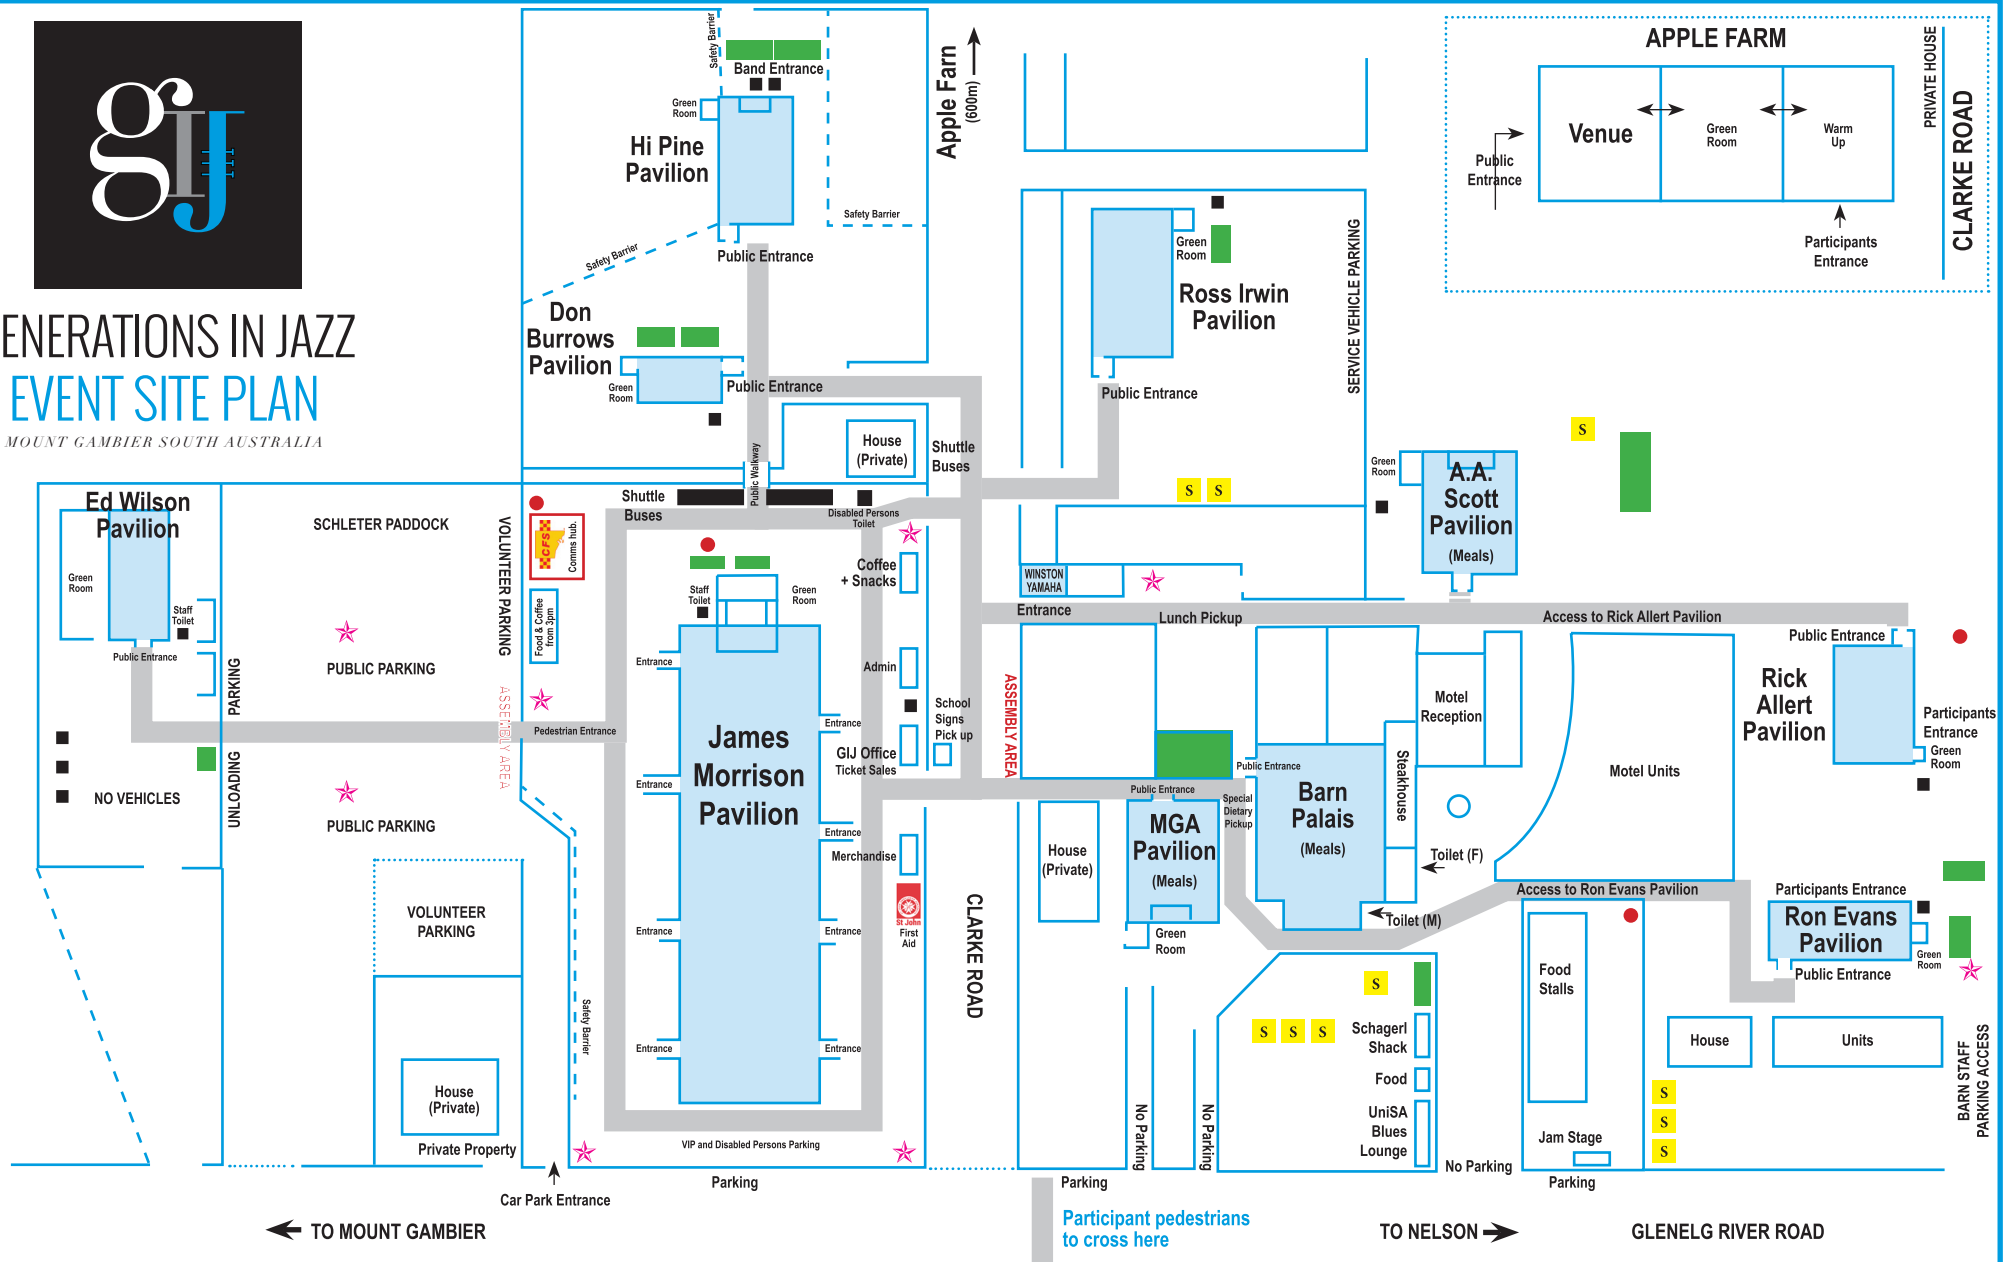

GENERATIONS IN JAZZ EVENT SITE PLAN

MOUNT GAMBIER SOUTH AUSTRALIA

Pavilion Divisions and Sunday Workshops

James Morrison:
Division 1 SBA
Workshop : Vocal

Don Burrows:
Division 3.1 SBA
Division 5 SBA
Workshop : Drum

A.A. Scott:
Division 4.1 SBA
Workshop : Trombone

Ed Wilson:
Division 4+ SBA
Division 5 SBA
Workshop : Music Directors

Ron Evans:
Divisions 3 + 4 Vocal
Workshop : Guitar

MGA Insurance Brokers:
Division 2.1 SBA

Hi Pine:
Division 3.2 SBA
Workshop : Saxophone

Ross Irwin:
Division 4.2 SBA
Workshop : Bass

Apple Farm:
Jazz Combo

Rick Allert:
Division 1 Vocal (Large)
Division 1 Vocal (Small)
Division 2 Vocal
Workshop : Trumpet

Barn Palais:
Division 2.2 SBA
Workshop : Piano

LARGE BUS PARKING (CHILDS ROAD)

SMALL BUS PARKING (CLARKE ROAD)

- ★ Light Towers
- Warm Up Areas
- ▬ Pedestrian Crossing/Walkway/Venue Links
- Toilets
- Ⓢ Skip Bins
- Generators